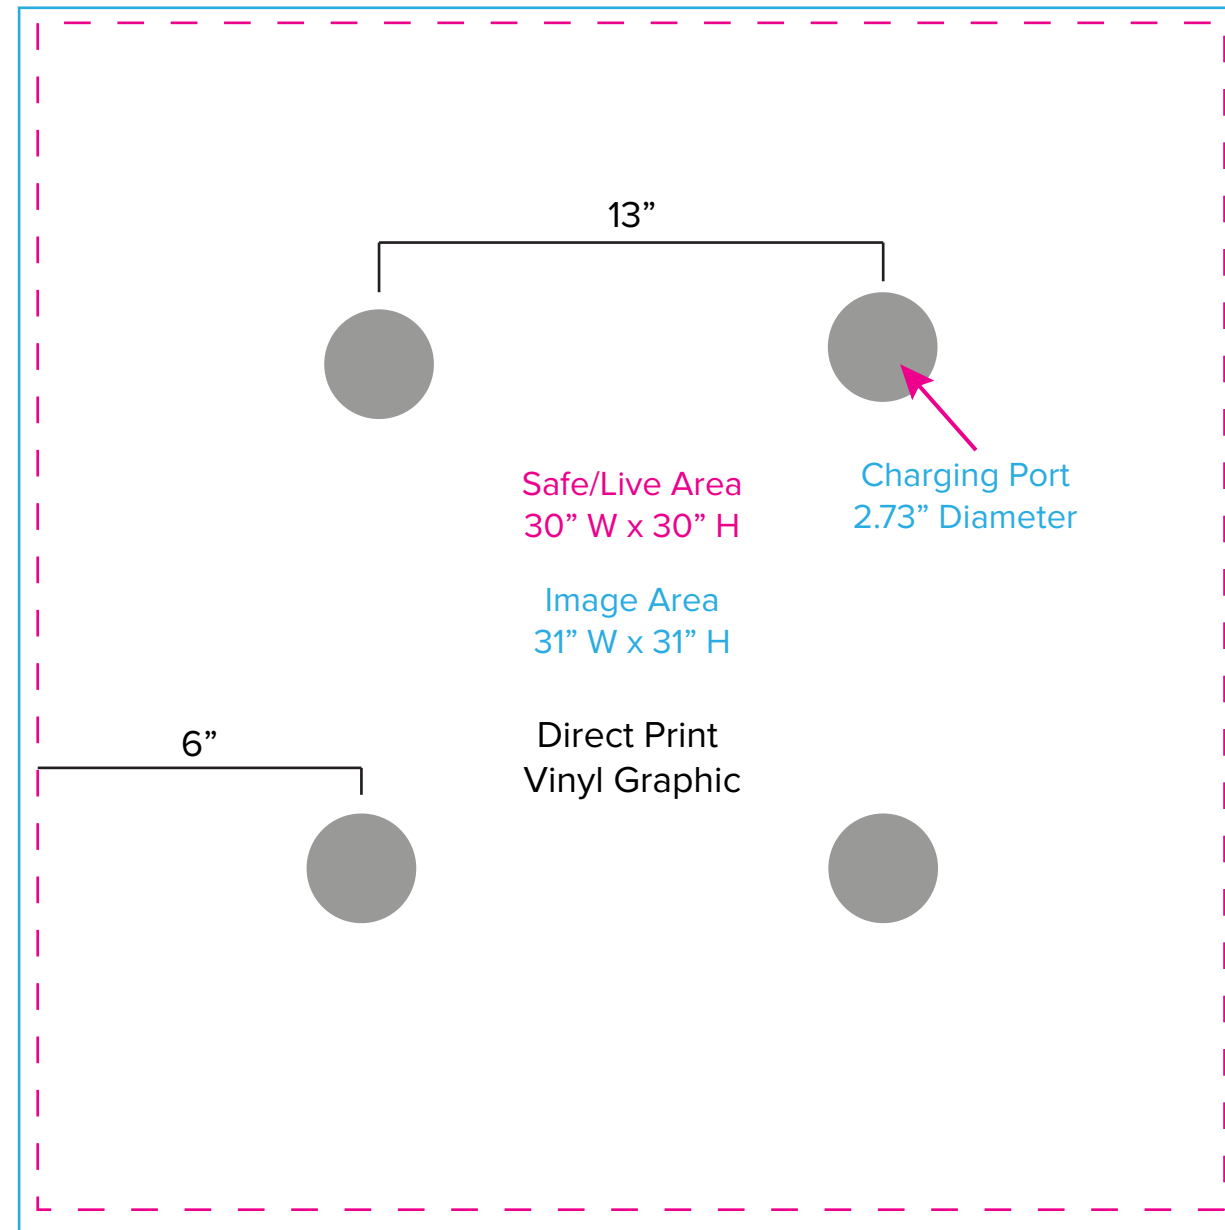

Graphic Template

Wireless Charging Bistro Table – Direct Print Vinyl Graphic

NOTE: All Raster Art (jpg, tiff,psd, png, etc.) must be at least 100 dpi at print size.
Standard kits are often customized. Please check with Customer Service to ensure that this template matches your specific job.